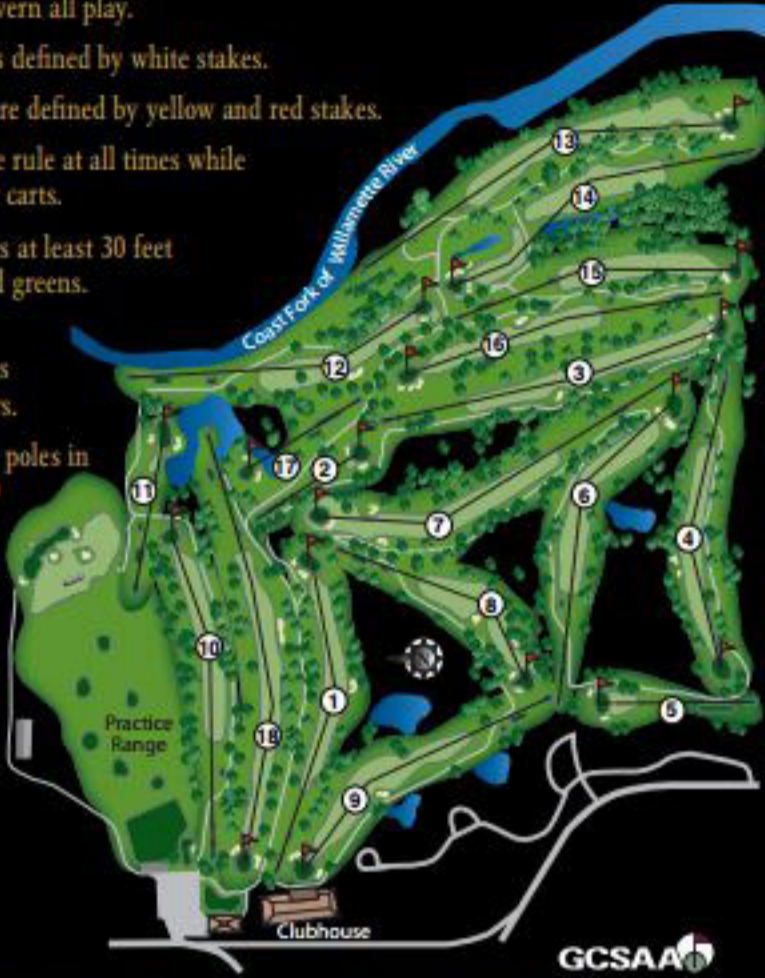

Welcome to Emerald Valley

Situated on 170 scenic acres, Emerald Valley Golf and Resort is one of the premier championship golf courses in the Pacific Northwest. Emerald Valley has hosted more USGA, PPGA and OGA Championships in the last 25 years than any other golf course in Oregon. Nestled by the gently flowing Coast Fork of the Willamette River, Emerald Valley is dedicated to making your visit an enjoyable one.

LOCAL RULES:

- USGA Rules govern all play.
- Out of bounds is defined by white stakes.
- Water hazards are defined by yellow and red stakes.
- Utilize 90 degree rule at all times while operating power carts.
- Keep power carts at least 30 feet from all tees and greens.
- Replace divots, repair ball marks and rake bunkers.
- Black and white poles in fairways are 150 yard markers. Top of 150 markers are color coded designating pin locations:
Yellow - Front,
White - Center,
Green - Back.

TODD O'NEAL, PGA Professional

SCOTT LARSEN, Superintendent

Owned by Pliska Golf Inc.

83301 Dale Kuni Rd. • Creswell, OR 97426
541-895-2174 • www.emeraldvalleygolf.com

EMERALD VALLEY
GOLF & RESORT

HOLE	1	2	3	4	5	6	7	8	9	OUT	I	10	11	12	13	14	15	16	17	18	IN	TOT	HCP	NET	ADJ
BRONZE	74.6/133	428	167	495	405	209	453	558	300	422	3437	441	211	424	610	453	390	440	182	577	3728	7165			
BLUE	71.6/128	403	153	475	385	175	437	463	291	373	3155	412	170	388	545	430	356	394	149	532	3376	6531			
WHITE	M 70.2/125 W 76.0/138	380	134	453	375	155	407	447	281	357	2989	390	160	375	472	418	343	382	137	521	3198	6187			
Handicap		3	17	7	5	13	1	9	15	11		4	16	10	6	2	14	12	18	8					
PAR		4	3	5	4	3	4	5	4	4	36	4	3	4	5	4	4	4	3	5	36	72			
+/-																									
Handicap		9	17	5	7	15	1	3	13	11		6	18	12	2	8	14	10	16	4					
RED	70.1/123	301	125	417	316	137	326	369	271	344	2606	319	126	310	400	343	249	295	95	443	2580	5186			